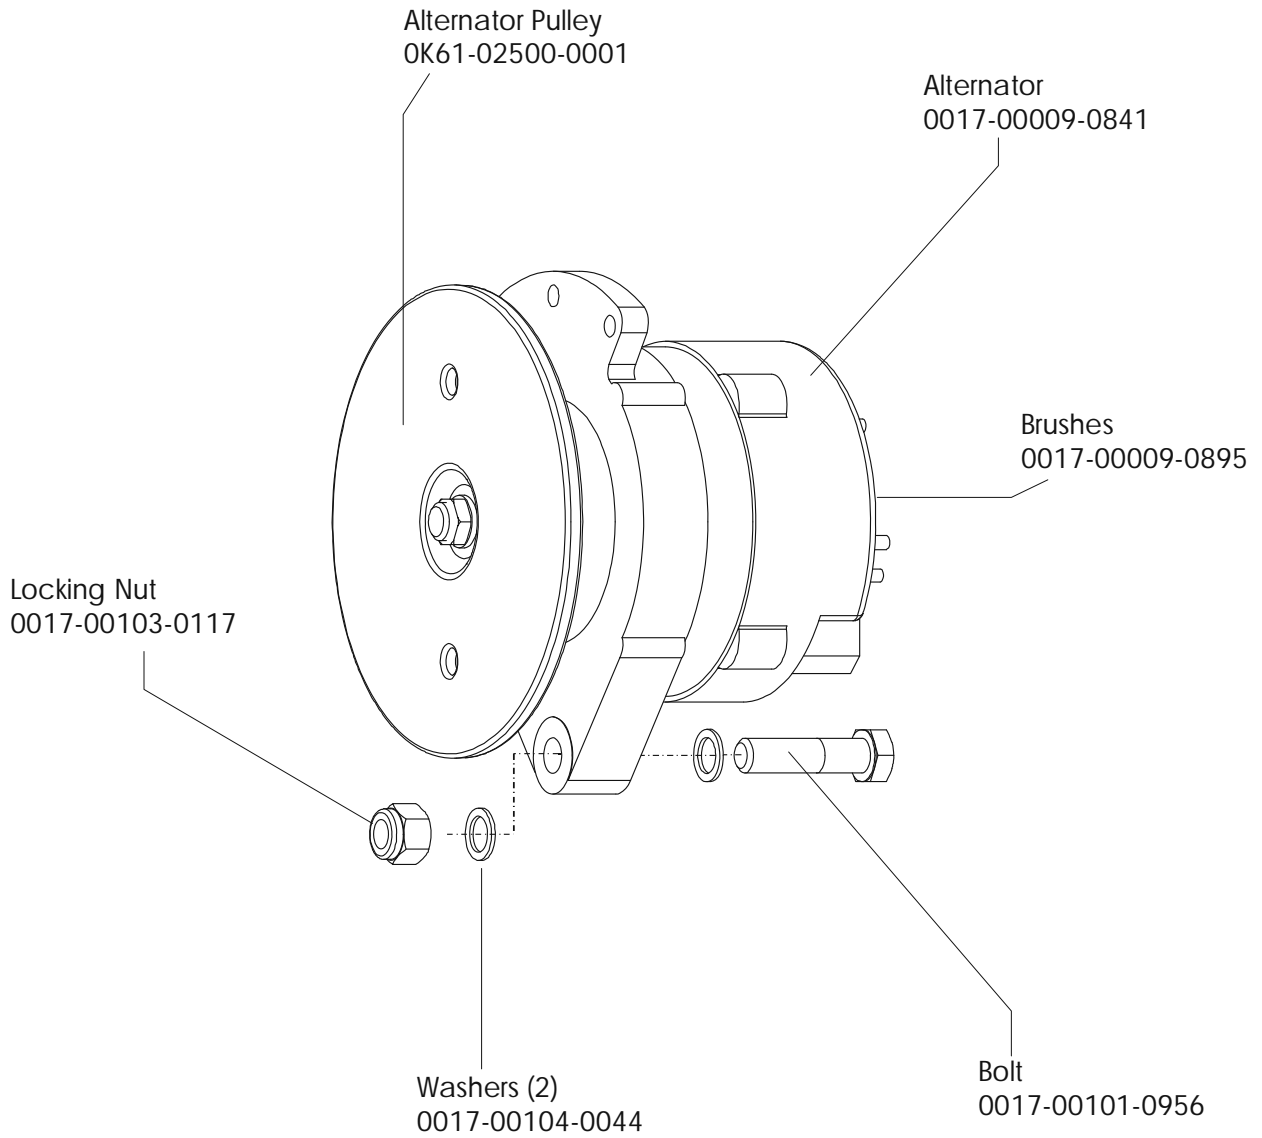

LifeFitness

ARCTIC SILVER 95Ci Upright Bike

Customer Support Services
PARTS MANUAL rev 23 April 2014

Miscellaneous	3
Console Components.....	4
Console Mounting Screws and Polar Covers	5
Alternator w/Pulley.....	6
Crankshaft and Bearing Assembly	7
Intermediate Shaft and Bearing Assembly	8
Seat Latch Assembly	9
Seat Post Assembly.....	10
Seat Post Shrouds	11
Idler Bracket Assembly	12
Console Support Assembly	13
Left Side Shroud and Crank Arm	14
Right Side Shroud and Crank Arm.....	15
PCB Mounting Bracket Assembly	16
Front Wheels	17
Resistor Assembly	18
Handlebar Assembly	19
Belts	20
Cables.....	21

Description	Part No.
OPERATION MANUAL	M051-00K63-A186
HARDWARE BAG	GK63-00002-0044
NETWORK C-SAFE KIT	GK63-00002-0003
POWER OPTION KIT - 120V	GK63-00002-0005
POWER OPTION KIT - 220/50 UK	GK63-00002-0039
POWER OPTION KIT - 240V+ AUS	GK63-00002-0040
POWER OPTION KIT - 220/50	GK63-00002-0041
TOUCH UP PAINT: SPRAY CAN .5 OZ BOTTLE W/APPLICATOR .33 OZ PEN	0017-00008-0204 0017-00008-0205 0017-00008-0206
SERVICE MANUAL	M051-00K63-A009

Alternator w/Pulley
Ak63-00093-0000

Left Seat Post Shroud
OK63-01092-0010

Screw
0017-00101-1741

Right Seat Post Shroud
OK63-01092-0009

PCB Mounting Bracket Assembly
AK63-00049-0000

Front Wheels
AK63-00017-0001