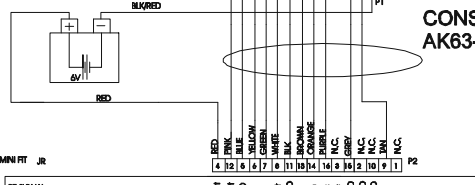

Alternator Belt
OK63-01065-0000

Intermediate Belt
OK63-01066-0001

**CABLE ASSEMBLY
POWER CONTROL TO ALTERNATOR
AK63-00029-0001**

**CONSOLE TO ACB CABLE
AK63-00037-0002**

**CABLE ASSEMBLY
AK63-00028-0001**