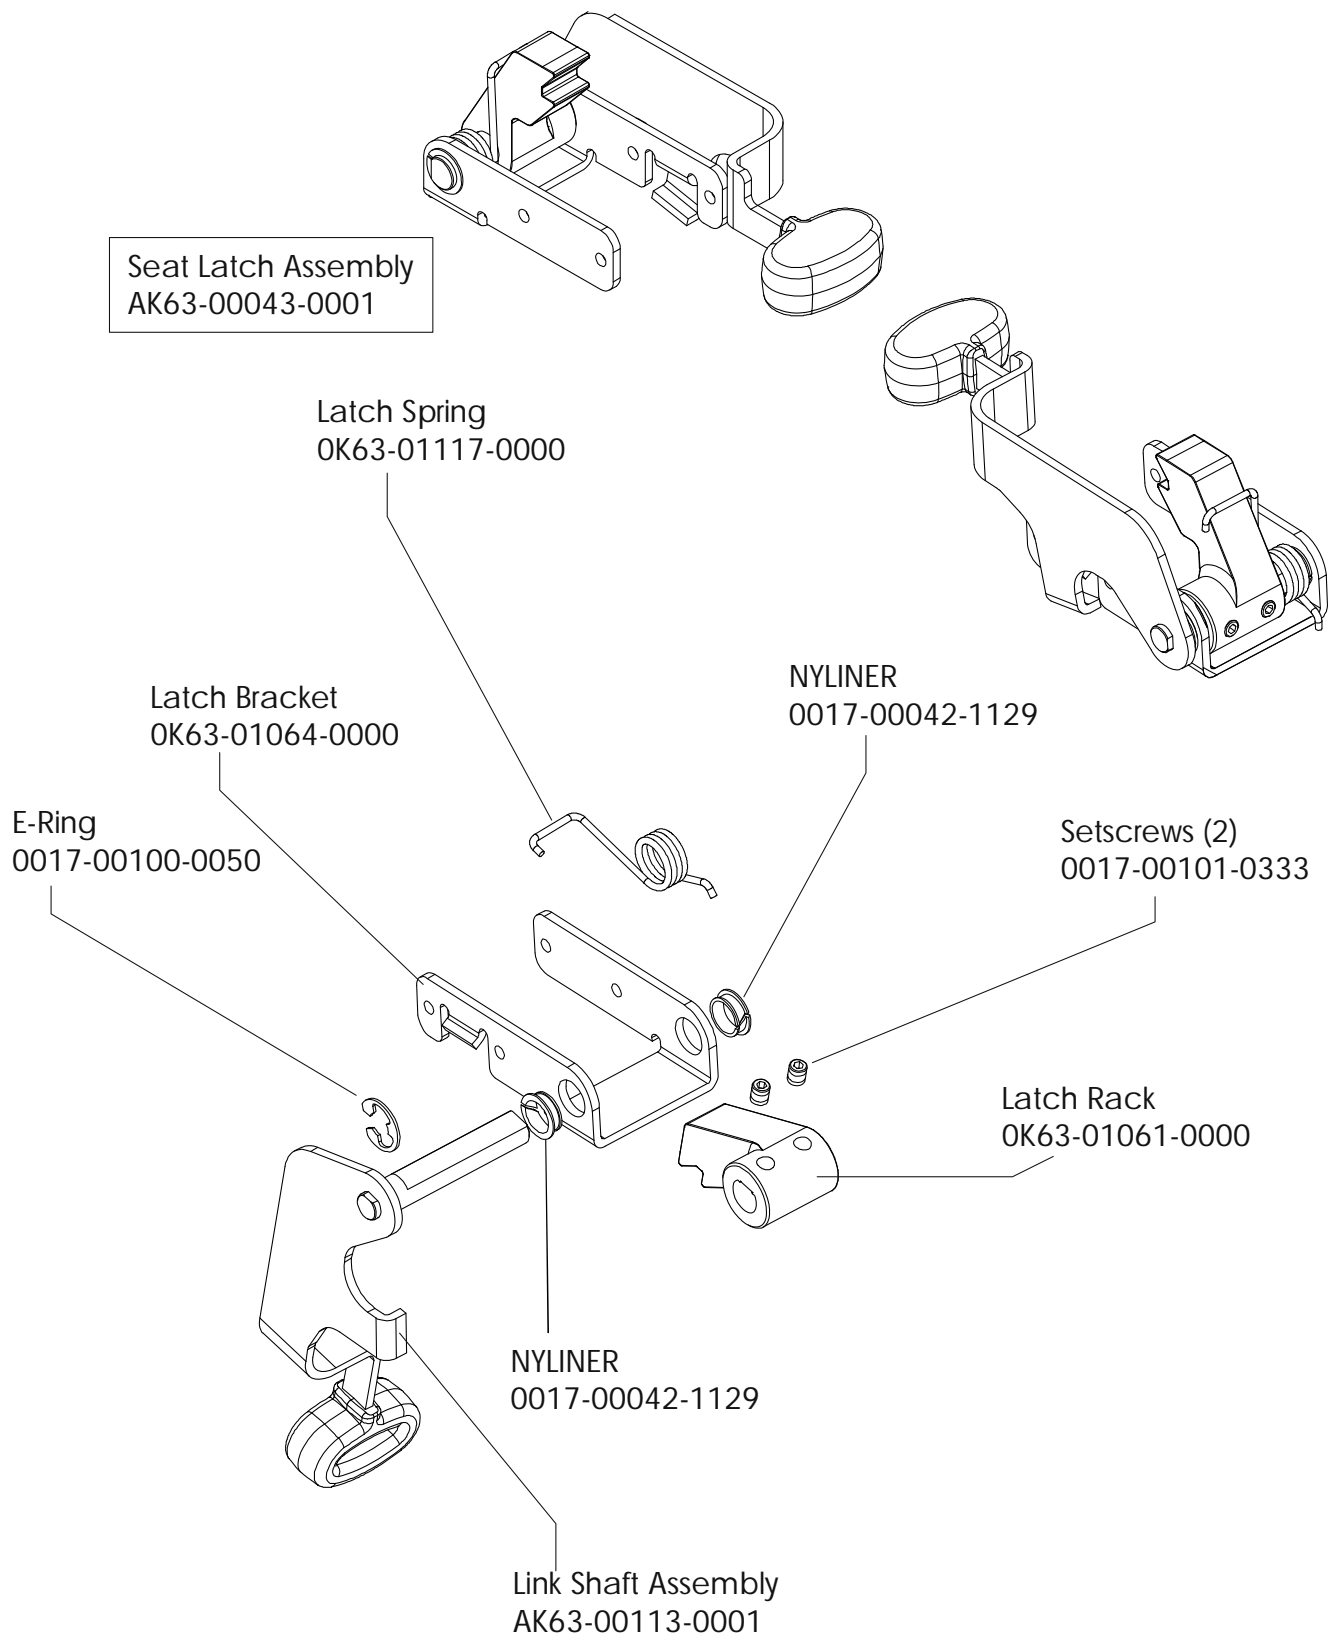

LifeFitness

ARCTIC SILVER 95Ci Upright Bike

Customer Support Services
PARTS MANUAL rev 23 April 2014

Miscellaneous	3
Console Components.....	4
Console Mounting Screws and Polar Covers	5
Alternator w/Pulley.....	6
Crankshaft and Bearing Assembly	7
Intermediate Shaft and Bearing Assembly	8
Seat Latch Assembly	9
Seat Post Assembly.....	10
Seat Post Shrouds	11
Idler Bracket Assembly	12
Console Support Assembly	13
Left Side Shroud and Crank Arm	14
Right Side Shroud and Crank Arm.....	15
PCB Mounting Bracket Assembly	16
Front Wheels	17
Resistor Assembly	18
Handlebar Assembly	19
Belts	20
Cables.....	21

Description	Part No.
OPERATION MANUAL	M051-00K63-A186
HARDWARE BAG	GK63-00002-0044
NETWORK C-SAFE KIT	GK63-00002-0003
POWER OPTION KIT - 120V	GK63-00002-0005
POWER OPTION KIT - 220/50 UK	GK63-00002-0039
POWER OPTION KIT - 240V+ AUS	GK63-00002-0040
POWER OPTION KIT - 220/50	GK63-00002-0041
TOUCH UP PAINT: SPRAY CAN .5 OZ BOTTLE W/APPLICATOR .33 OZ PEN	0017-00008-0204 0017-00008-0205 0017-00008-0206
SERVICE MANUAL	M051-00K63-A009

Alternator w/Pulley
Ak63-00093-0000

Left Seat Post Shroud
OK63-01092-0010

Screw
0017-00101-1741

Right Seat Post Shroud
OK63-01092-0009

PCB Mounting Bracket Assembly
AK63-00049-0000

Front Wheels
AK63-00017-0001

Alternator Belt
OK63-01065-0000

Intermediate Belt
OK63-01066-0001

**CABLE ASSEMBLY
POWER CONTROL TO ALTERNATOR
AK63-00029-0001**

**CONSOLE TO ACB CABLE
AK63-00037-0002**

**CABLE ASSEMBLY
AK63-00028-0001**