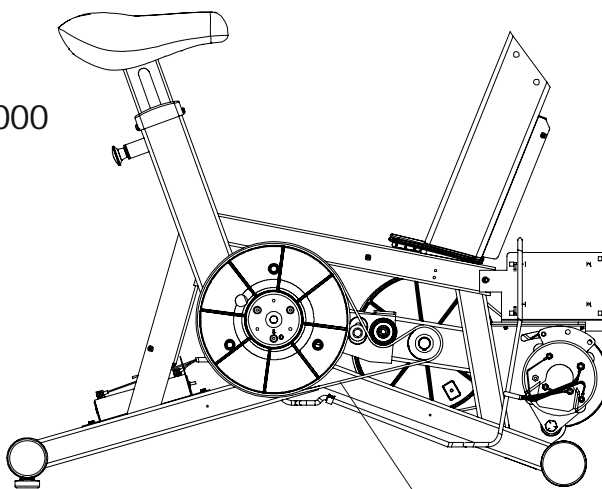

LifeFitness

ARCTIC SILVER 95Ci Upright Bike

Customer Support Services
PARTS MANUAL rev 23 April 2014

Miscellaneous	3
Console Components.....	4
Console Mounting Screws and Polar Covers	5
Alternator w/Pulley.....	6
Crankshaft and Bearing Assembly	7
Intermediate Shaft and Bearing Assembly	8
Seat Latch Assembly	9
Seat Post Assembly.....	10
Seat Post Shrouds	11
Idler Bracket Assembly	12
Console Support Assembly	13
Left Side Shroud and Crank Arm	14
Right Side Shroud and Crank Arm.....	15
PCB Mounting Bracket Assembly	16
Front Wheels	17
Resistor Assembly	18
Handlebar Assembly	19
Belts	20
Cables.....	21

Alternator w/Pulley
Ak63-00093-0000

Left Seat Post Shroud
OK63-01092-0010

Screw
0017-00101-1741

Right Seat Post Shroud
OK63-01092-0009

PCB Mounting Bracket Assembly
AK63-00049-0000

Front Wheels
AK63-00017-0001

Alternator Belt
OK63-01065-0000

Intermediate Belt
OK63-01066-0001

**CABLE ASSEMBLY
POWER CONTROL TO ALTERNATOR
AK63-00029-0001**

**CONSOLE TO ACB CABLE
AK63-00037-0002**

**CABLE ASSEMBLY
AK63-00028-0001**