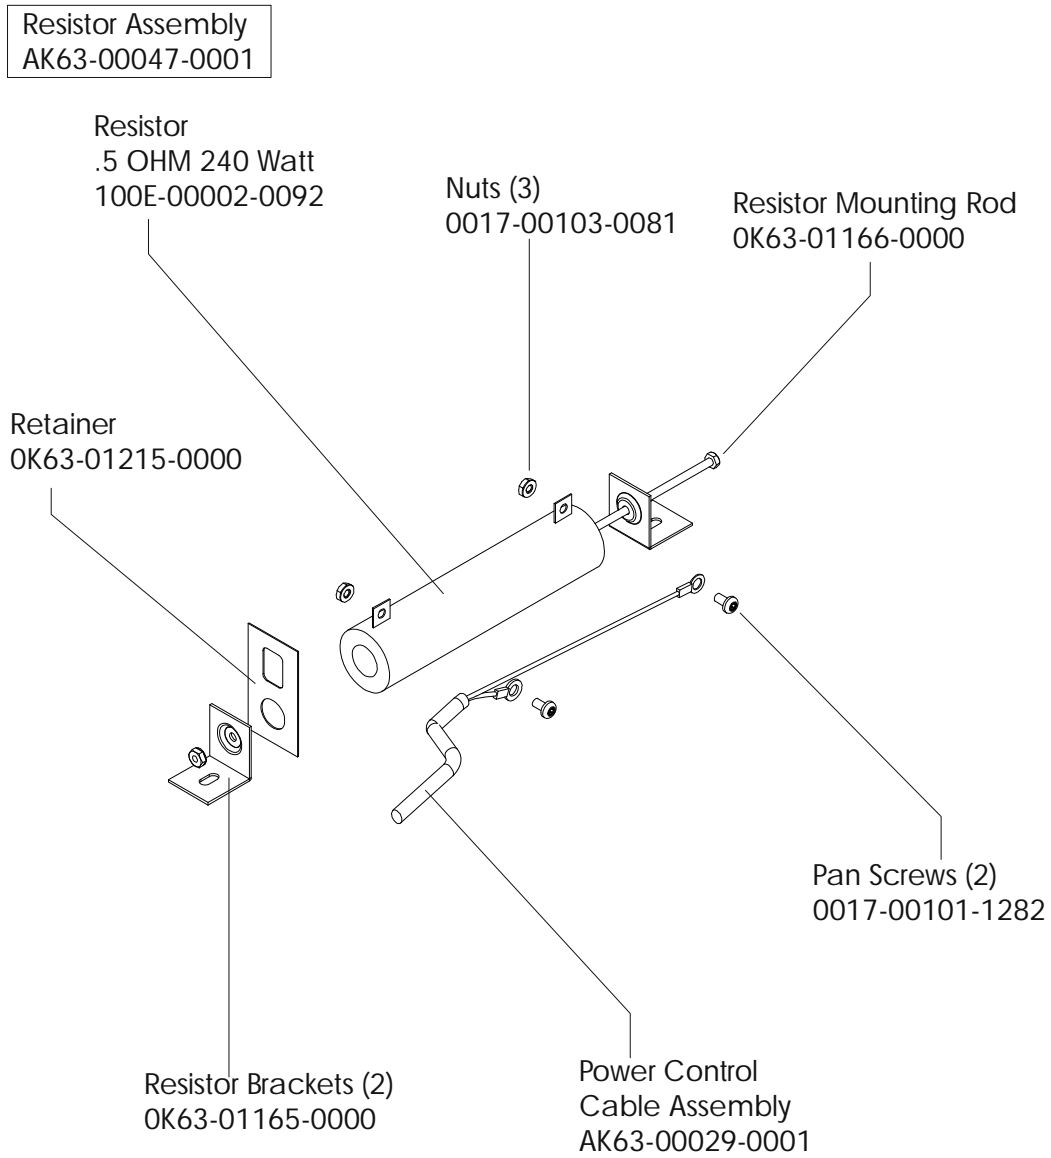

Description	Part No.
OPERATION MANUAL	M051-00K63-A186
HARDWARE BAG	GK63-00002-0044
NETWORK C-SAFE KIT	GK63-00002-0003
POWER OPTION KIT - 120V	GK63-00002-0005
POWER OPTION KIT - 220/50 UK	GK63-00002-0039
POWER OPTION KIT - 240V+ AUS	GK63-00002-0040
POWER OPTION KIT - 220/50	GK63-00002-0041
TOUCH UP PAINT: SPRAY CAN .5 OZ BOTTLE W/APPLICATOR .33 OZ PEN	0017-00008-0204 0017-00008-0205 0017-00008-0206
SERVICE MANUAL	M051-00K63-A009

Alternator w/Pulley
Ak63-00093-0000

Left Seat Post Shroud
OK63-01092-0010

Screw
0017-00101-1741

Right Seat Post Shroud
OK63-01092-0009

PCB Mounting Bracket Assembly
AK63-00049-0000

Front Wheels
AK63-00017-0001

Alternator Belt
OK63-01065-0000

Intermediate Belt
OK63-01066-0001

**CABLE ASSEMBLY
POWER CONTROL TO ALTERNATOR
AK63-00029-0001**

**CONSOLE TO ACB CABLE
AK63-00037-0002**

**CABLE ASSEMBLY
AK63-00028-0001**

**LIFE PULSE EXTENSION
AK63-00069-0000**

**LOWER CONSOLE
CABLE
AK63-00038-0000**

P9

UPPER CONSOLE

**POLAR CABLE
AK36-00021-0003
POLAR CABLE W/BACKET
AK63-00120-0000**