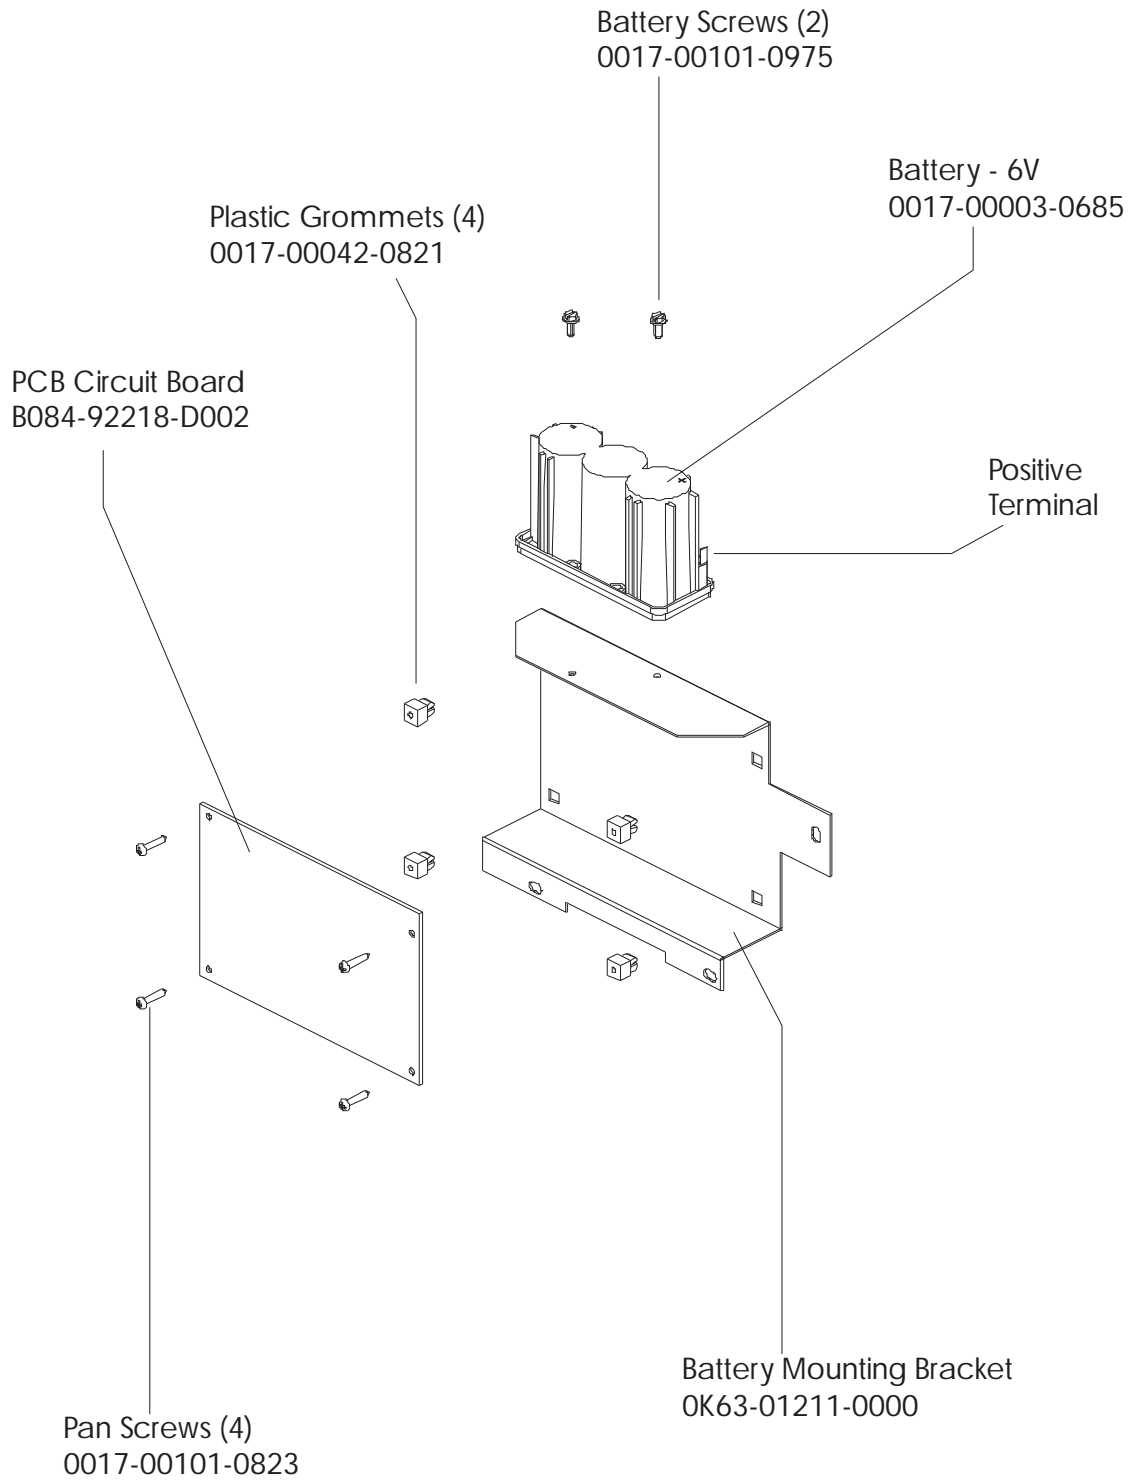

PCB Mounting Bracket Assembly
AK63-00049-0000