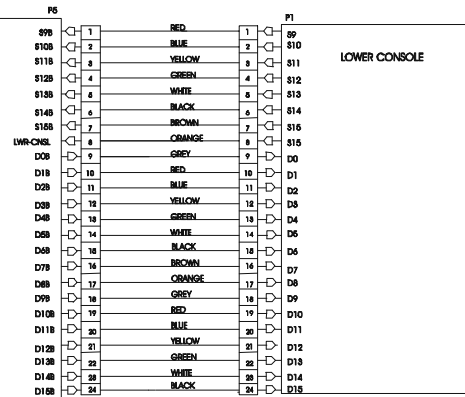

**CABLE ASSEMBLY
AK63-00028-0001**

**LIFE PULSE EXTENSION
AK63-00069-0000**

**LOWER CONSOLE
CABLE
AK63-00038-0000**