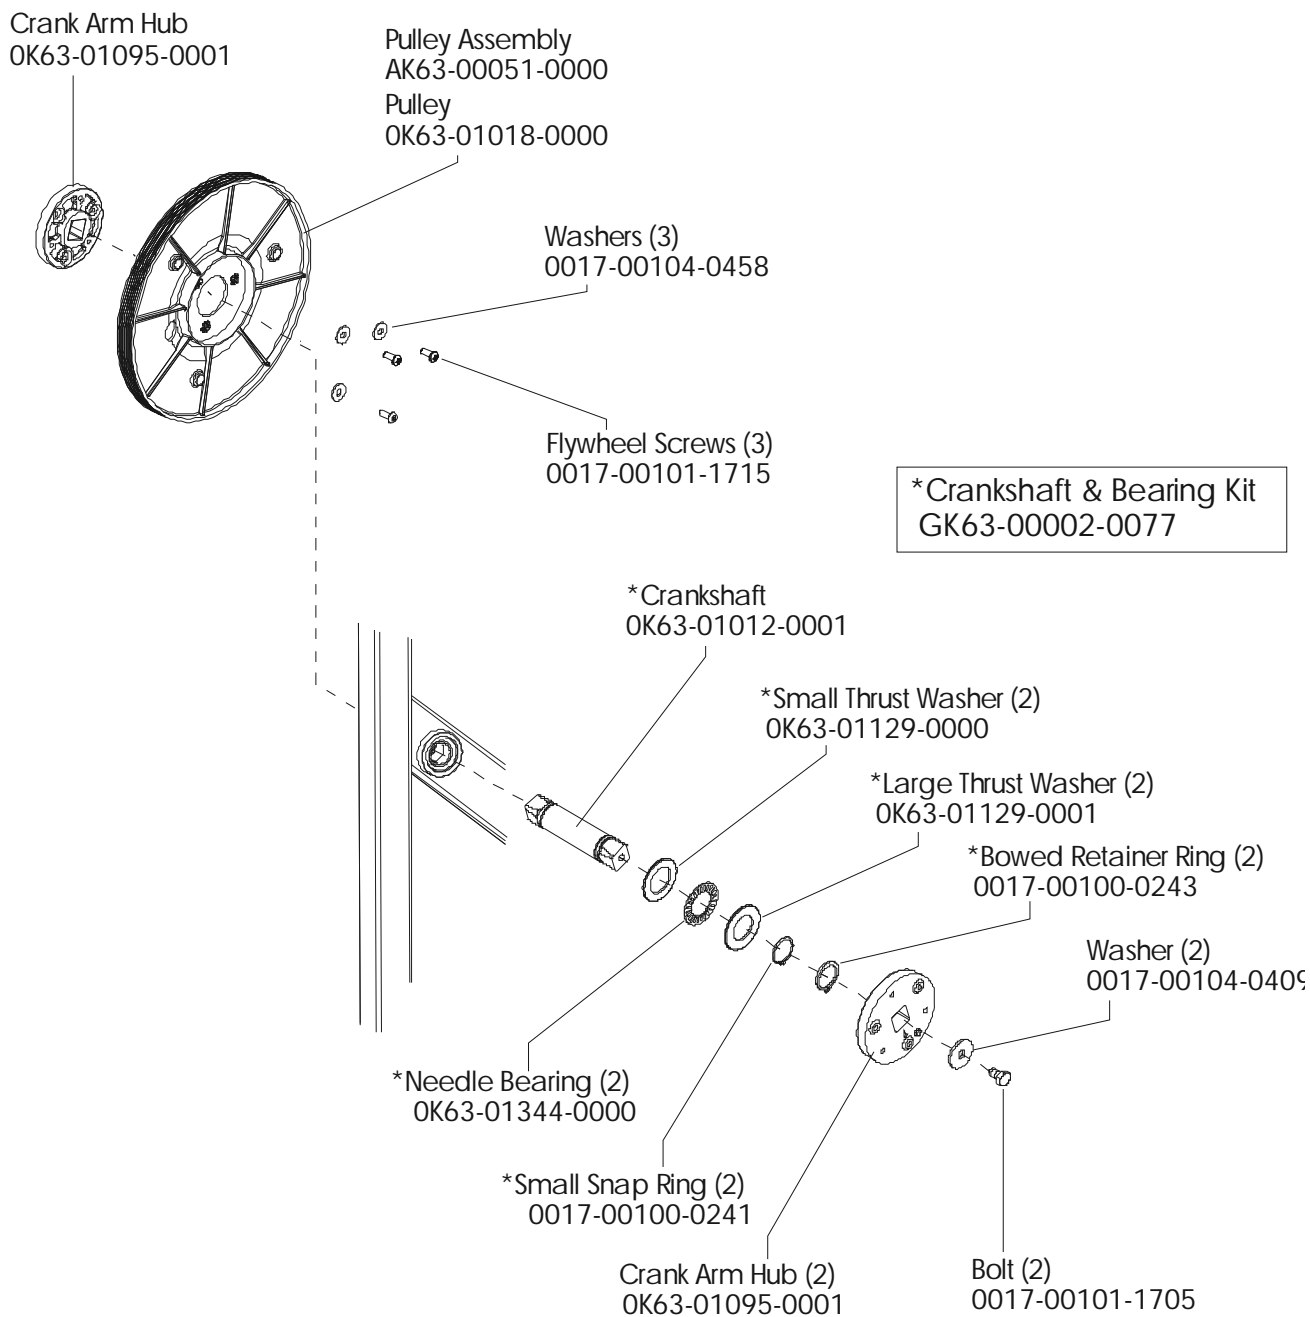

LifeFitness

ARCTIC SILVER 95Ci Upright Bike

Customer Support Services
PARTS MANUAL rev 23 April 2014

Miscellaneous	3
Console Components.....	4
Console Mounting Screws and Polar Covers	5
Alternator w/Pulley.....	6
Crankshaft and Bearing Assembly	7
Intermediate Shaft and Bearing Assembly	8
Seat Latch Assembly	9
Seat Post Assembly.....	10
Seat Post Shrouds	11
Idler Bracket Assembly	12
Console Support Assembly	13
Left Side Shroud and Crank Arm	14
Right Side Shroud and Crank Arm.....	15
PCB Mounting Bracket Assembly	16
Front Wheels	17
Resistor Assembly	18
Handlebar Assembly	19
Belts	20
Cables.....	21

Description	Part No.
OPERATION MANUAL	M051-00K63-A186
HARDWARE BAG	GK63-00002-0044
NETWORK C-SAFE KIT	GK63-00002-0003
POWER OPTION KIT - 120V	GK63-00002-0005
POWER OPTION KIT - 220/50 UK	GK63-00002-0039
POWER OPTION KIT - 240V+ AUS	GK63-00002-0040
POWER OPTION KIT - 220/50	GK63-00002-0041
TOUCH UP PAINT: SPRAY CAN .5 OZ BOTTLE W/APPLICATOR .33 OZ PEN	0017-00008-0204 0017-00008-0205 0017-00008-0206
SERVICE MANUAL	M051-00K63-A009

Language	Console Assembly	Bezel/Switch w/Overlay Assembly
Eng	AK63-00291-0001	AK63-00165-0001
Eng Met	AK63-00291-0002	AK63-00165-0001
Ger Met	AK63-00291-0003	AK63-00165-0003
Spn Met	AK63-00291-0004	AK63-00165-0004
Jap Met	AK63-00291-0006	AK63-00165-0006
Frn Met	AK63-00291-0007	AK63-00165-0007
Itl Met	AK63-00291-0008	AK63-00165-0008
Dut Met	AK63-00291-0009	AK63-00165-0009
Por Met	AK63-00291-0010	AK63-00165-0010
Tur Met	AK63-00291-0014	AK63-00165-0014

Alternator w/Pulley
Ak63-00093-0000

Left Seat Post Shroud
OK63-01092-0010

Screw
0017-00101-1741

Right Seat Post Shroud
OK63-01092-0009

PCB Mounting Bracket Assembly
AK63-00049-0000

Front Wheels
AK63-00017-0001