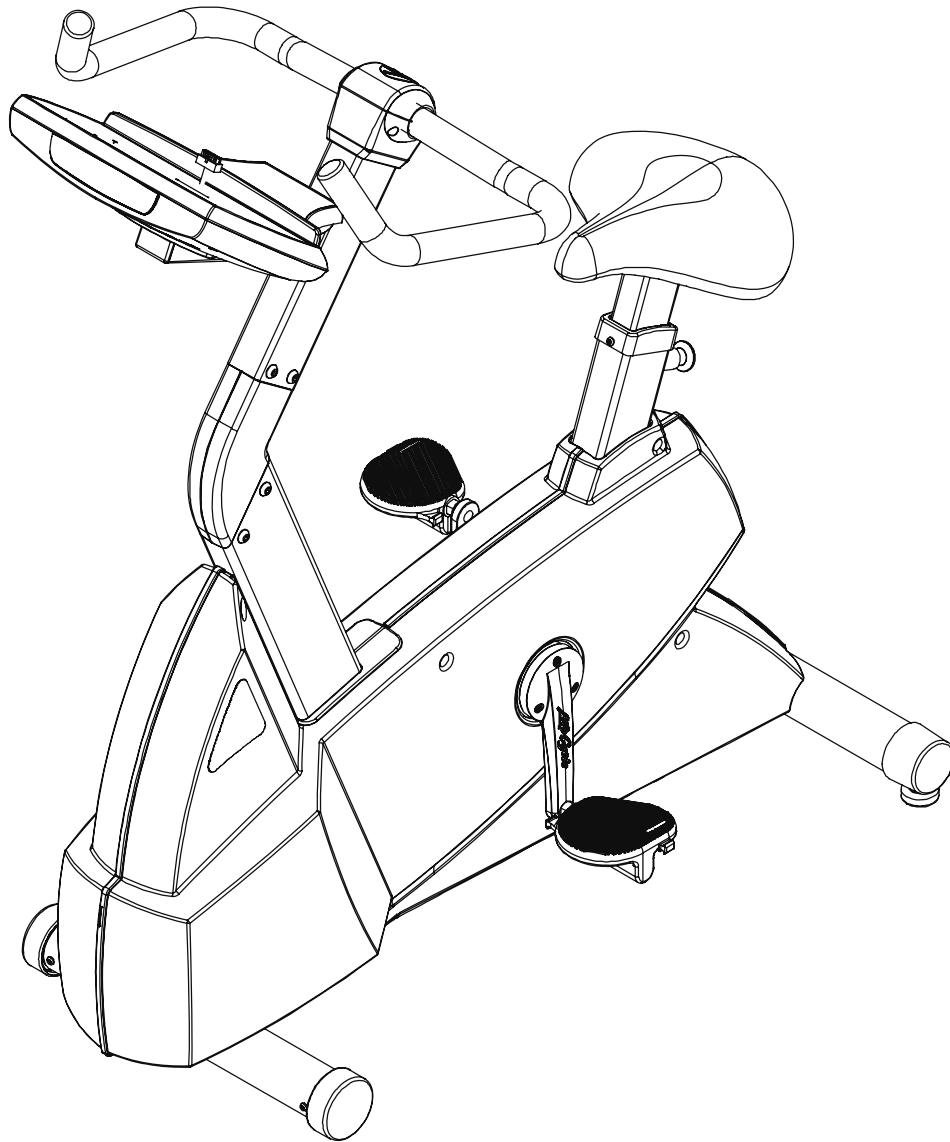

LifeFitness

ARCTIC SILVER 95Ci Upright Bike

Customer Support Services
PARTS MANUAL rev 23 April 2014

Miscellaneous	3
Console Components.....	4
Console Mounting Screws and Polar Covers	5
Alternator w/Pulley.....	6
Crankshaft and Bearing Assembly	7
Intermediate Shaft and Bearing Assembly	8
Seat Latch Assembly	9
Seat Post Assembly.....	10
Seat Post Shrouds	11
Idler Bracket Assembly	12
Console Support Assembly	13
Left Side Shroud and Crank Arm	14
Right Side Shroud and Crank Arm.....	15
PCB Mounting Bracket Assembly	16
Front Wheels	17
Resistor Assembly	18
Handlebar Assembly	19
Belts	20
Cables.....	21

Description	Part No.
OPERATION MANUAL	M051-00K63-A186
HARDWARE BAG	GK63-00002-0044
NETWORK C-SAFE KIT	GK63-00002-0003
POWER OPTION KIT - 120V	GK63-00002-0005
POWER OPTION KIT - 220/50 UK	GK63-00002-0039
POWER OPTION KIT - 240V+ AUS	GK63-00002-0040
POWER OPTION KIT - 220/50	GK63-00002-0041
TOUCH UP PAINT: SPRAY CAN .5 OZ BOTTLE W/APPLICATOR .33 OZ PEN	0017-00008-0204 0017-00008-0205 0017-00008-0206
SERVICE MANUAL	M051-00K63-A009

Alternator w/Pulley
Ak63-00093-0000

Left Seat Post Shroud
OK63-01092-0010

Screw
0017-00101-1741

Right Seat Post Shroud
OK63-01092-0009

PCB Mounting Bracket Assembly
AK63-00049-0000

Front Wheels
AK63-00017-0001