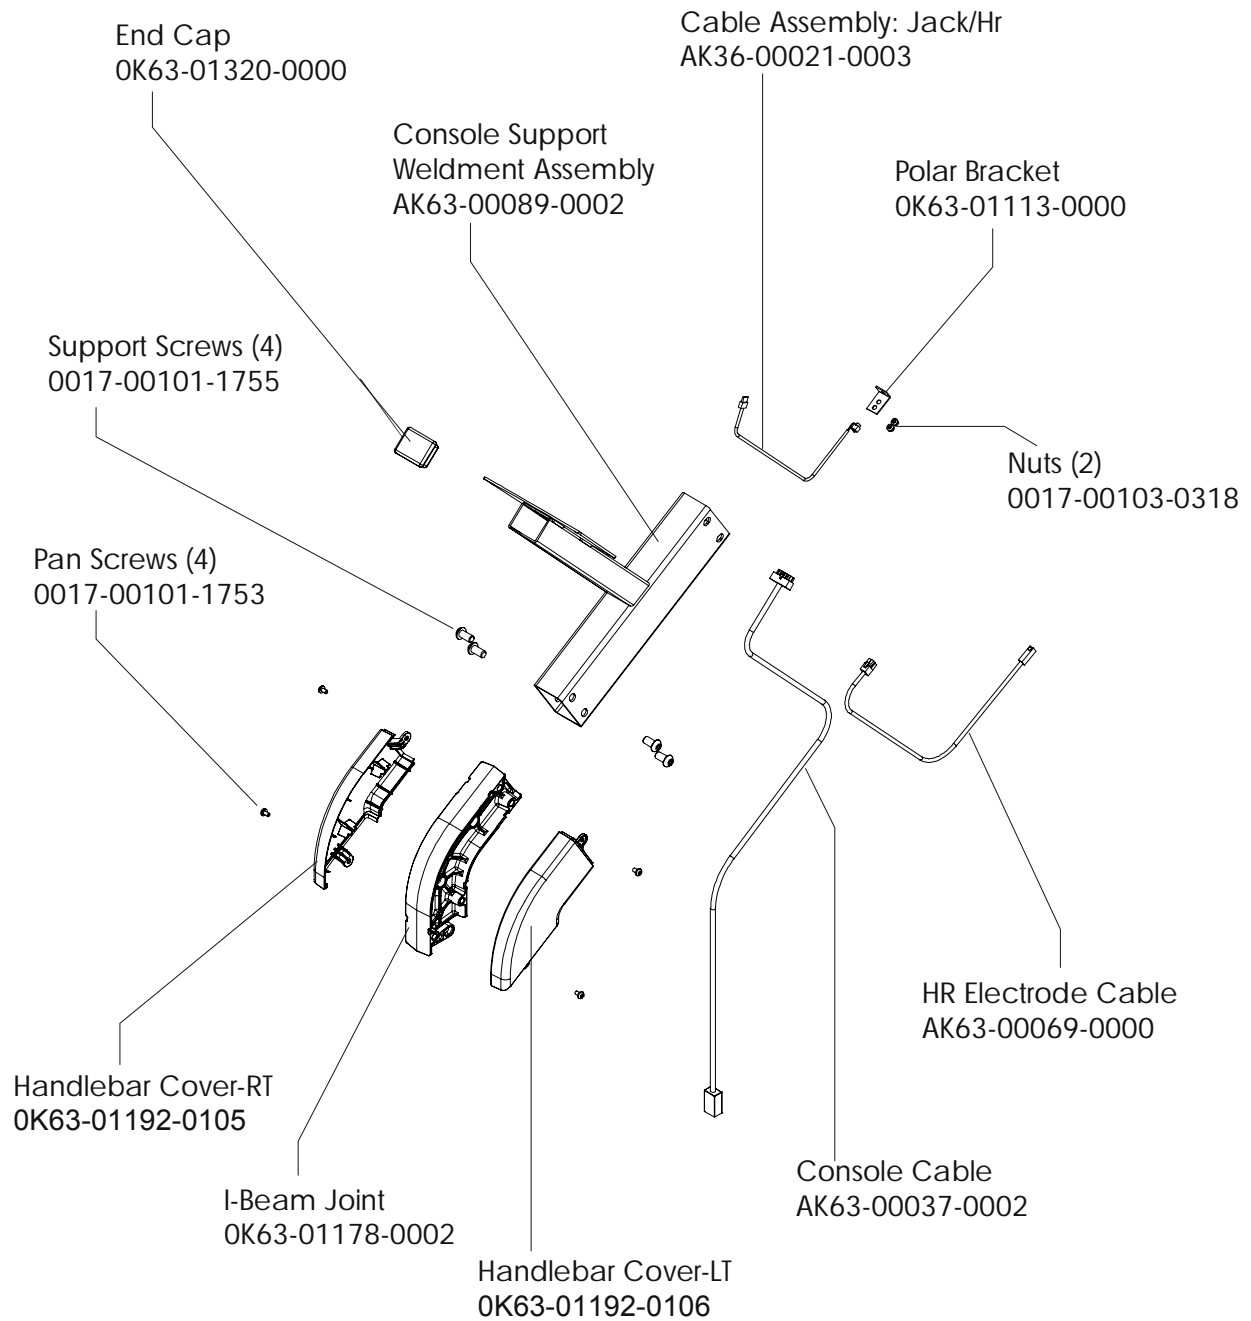

Description	Part No.
OPERATION MANUAL	M051-00K63-A186
HARDWARE BAG	GK63-00002-0044
NETWORK C-SAFE KIT	GK63-00002-0003
POWER OPTION KIT - 120V	GK63-00002-0005
POWER OPTION KIT - 220/50 UK	GK63-00002-0039
POWER OPTION KIT - 240V+ AUS	GK63-00002-0040
POWER OPTION KIT - 220/50	GK63-00002-0041
TOUCH UP PAINT: SPRAY CAN .5 OZ BOTTLE W/APPLICATOR .33 OZ PEN	0017-00008-0204 0017-00008-0205 0017-00008-0206
SERVICE MANUAL	M051-00K63-A009

Alternator w/Pulley
Ak63-00093-0000

Left Seat Post Shroud
OK63-01092-0010

Screw
0017-00101-1741

Right Seat Post Shroud
OK63-01092-0009

PCB Mounting Bracket Assembly
AK63-00049-0000

Front Wheels
AK63-00017-0001

Alternator Belt
OK63-01065-0000

Intermediate Belt
OK63-01066-0001

**CABLE ASSEMBLY
POWER CONTROL TO ALTERNATOR
AK63-00029-0001**

**CONSOLE TO ACB CABLE
AK63-00037-0002**

**CABLE ASSEMBLY
AK63-00028-0001**

**LIFE PULSE EXTENSION
AK63-00069-0000**

**LOWER CONSOLE
CABLE
AK63-00038-0000**

P9

UPPER CONSOLE

**POLAR CABLE
AK36-00021-0003
POLAR CABLE W/BACKET
AK63-00120-0000**