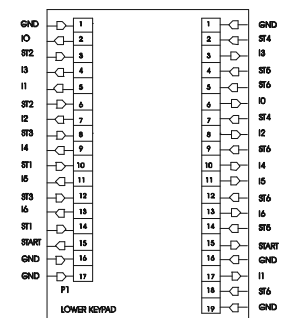

Alternator Belt
OK63-01065-0000

Intermediate Belt
OK63-01066-0001

**CABLE ASSEMBLY
POWER CONTROL TO ALTERNATOR
AK63-00029-0001**

**CONSOLE TO ACB CABLE
AK63-00037-0002**

**CABLE ASSEMBLY
AK63-00028-0001**

**LIFE PULSE EXTENSION
AK63-00069-0000**

**LOWER CONSOLE
CABLE
AK63-00038-0000**

P9

UPPER CONSOLE

**POLAR CABLE
AK36-00021-0003
POLAR CABLE W/BACKET
AK63-00120-0000**