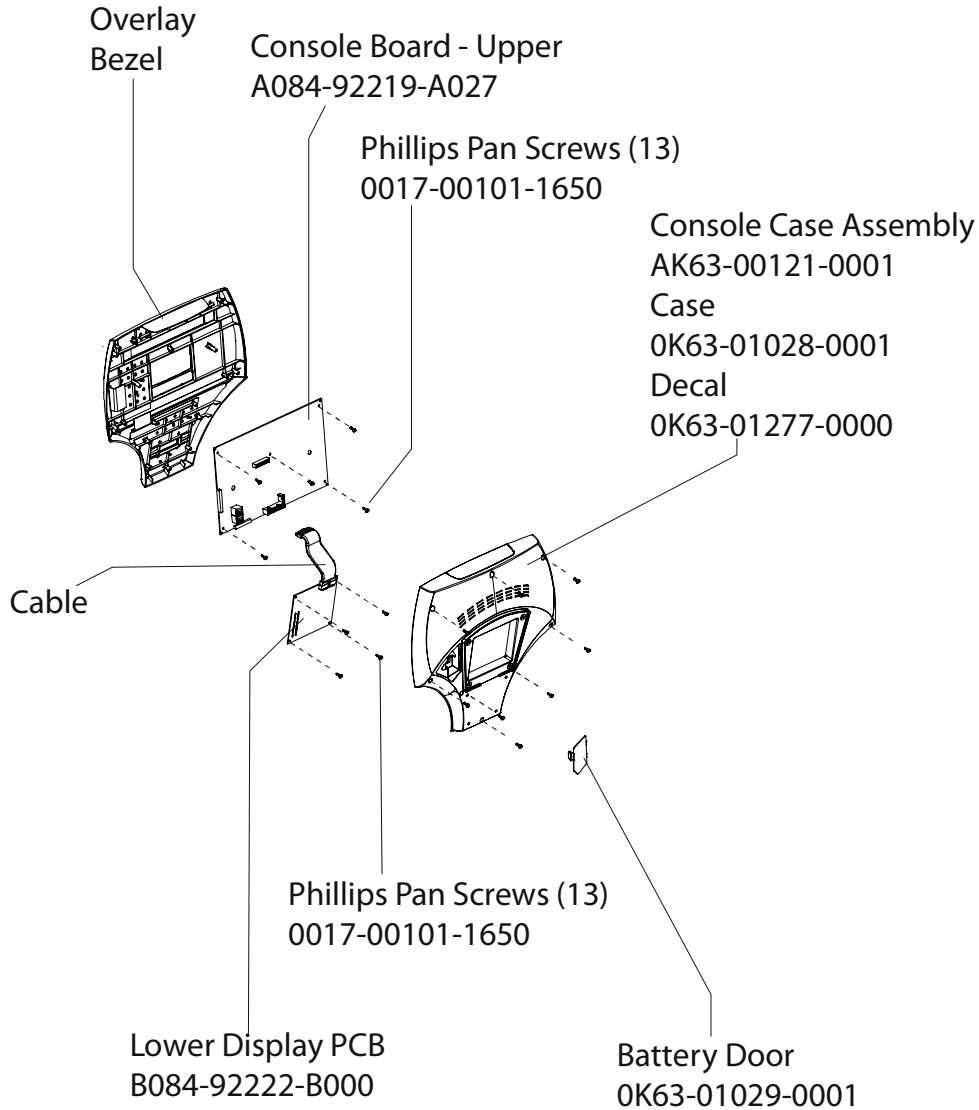

LifeFitness

ARCTIC SILVER 95Ci Upright Bike

Customer Support Services
PARTS MANUAL rev 23 April 2014

Miscellaneous	3
Console Components.....	4
Console Mounting Screws and Polar Covers	5
Alternator w/Pulley.....	6
Crankshaft and Bearing Assembly	7
Intermediate Shaft and Bearing Assembly	8
Seat Latch Assembly	9
Seat Post Assembly.....	10
Seat Post Shrouds	11
Idler Bracket Assembly	12
Console Support Assembly	13
Left Side Shroud and Crank Arm	14
Right Side Shroud and Crank Arm.....	15
PCB Mounting Bracket Assembly	16
Front Wheels	17
Resistor Assembly	18
Handlebar Assembly	19
Belts	20
Cables.....	21

Description	Part No.
OPERATION MANUAL	M051-00K63-A186
HARDWARE BAG	GK63-00002-0044
NETWORK C-SAFE KIT	GK63-00002-0003
POWER OPTION KIT - 120V	GK63-00002-0005
POWER OPTION KIT - 220/50 UK	GK63-00002-0039
POWER OPTION KIT - 240V+ AUS	GK63-00002-0040
POWER OPTION KIT - 220/50	GK63-00002-0041
TOUCH UP PAINT: SPRAY CAN .5 OZ BOTTLE W/APPLICATOR .33 OZ PEN	0017-00008-0204 0017-00008-0205 0017-00008-0206
SERVICE MANUAL	M051-00K63-A009

Alternator w/Pulley
Ak63-00093-0000

Left Seat Post Shroud
OK63-01092-0010

Screw
0017-00101-1741

Right Seat Post Shroud
OK63-01092-0009

PCB Mounting Bracket Assembly
AK63-00049-0000

Front Wheels
AK63-00017-0001

Alternator Belt
OK63-01065-0000

Intermediate Belt
OK63-01066-0001

**CABLE ASSEMBLY
POWER CONTROL TO ALTERNATOR
AK63-00029-0001**

**CONSOLE TO ACB CABLE
AK63-00037-0002**

**CABLE ASSEMBLY
AK63-00028-0001**