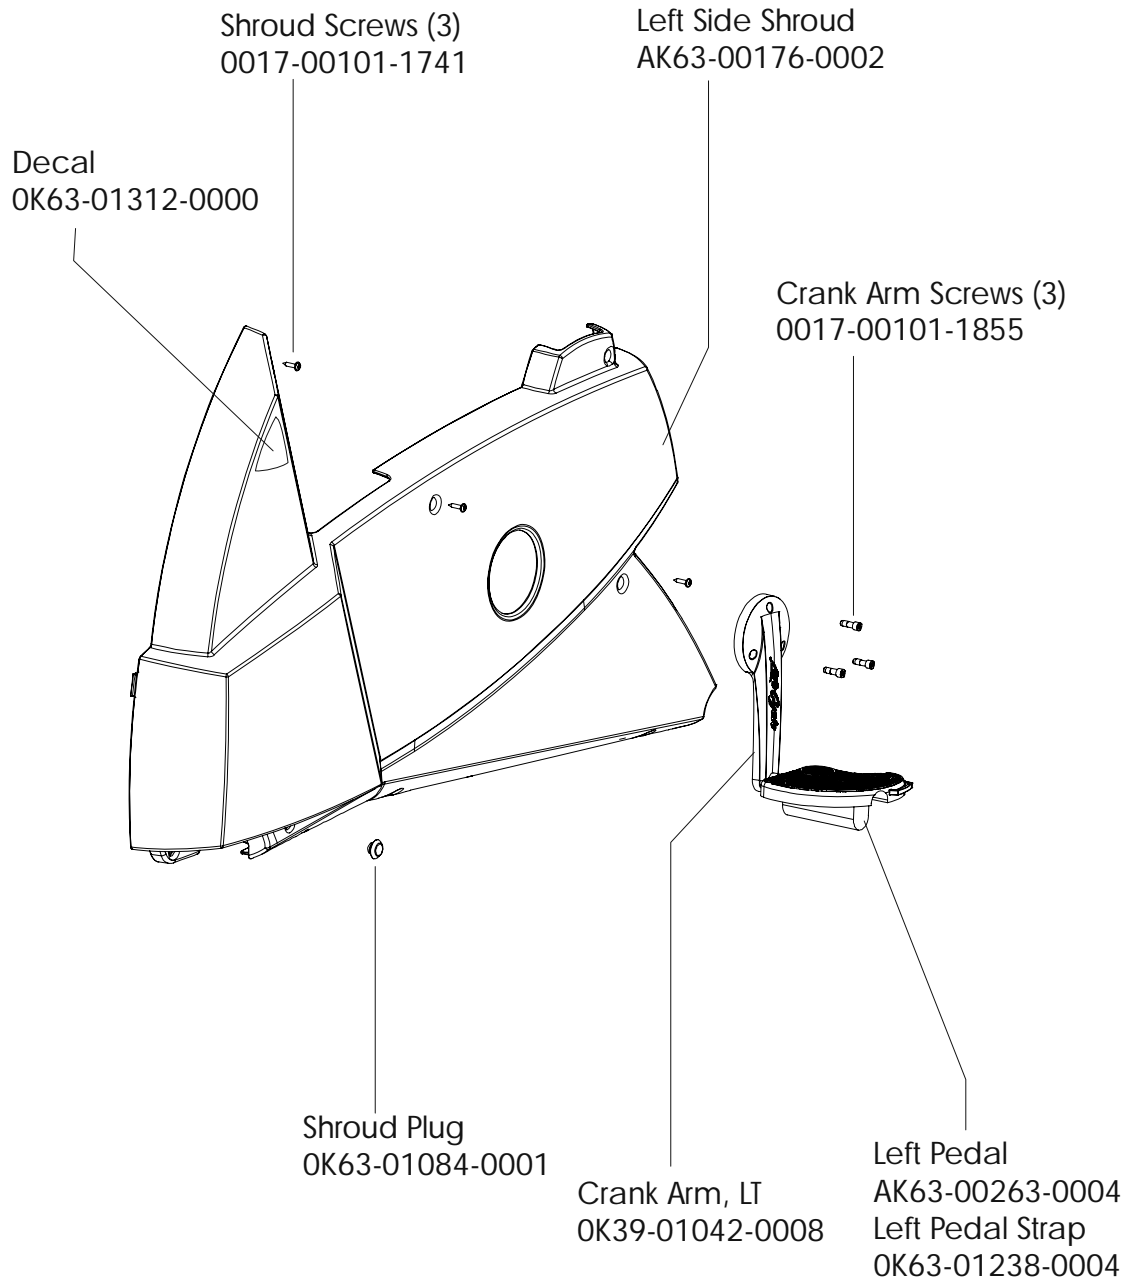

LifeFitness

ARCTIC SILVER 95Ci Upright Bike

Customer Support Services
PARTS MANUAL rev 23 April 2014

Miscellaneous	3
Console Components.....	4
Console Mounting Screws and Polar Covers	5
Alternator w/Pulley.....	6
Crankshaft and Bearing Assembly	7
Intermediate Shaft and Bearing Assembly	8
Seat Latch Assembly	9
Seat Post Assembly.....	10
Seat Post Shrouds	11
Idler Bracket Assembly	12
Console Support Assembly	13
Left Side Shroud and Crank Arm	14
Right Side Shroud and Crank Arm.....	15
PCB Mounting Bracket Assembly	16
Front Wheels	17
Resistor Assembly	18
Handlebar Assembly	19
Belts	20
Cables.....	21

Description	Part No.
OPERATION MANUAL	M051-00K63-A186
HARDWARE BAG	GK63-00002-0044
NETWORK C-SAFE KIT	GK63-00002-0003
POWER OPTION KIT - 120V	GK63-00002-0005
POWER OPTION KIT - 220/50 UK	GK63-00002-0039
POWER OPTION KIT - 240V+ AUS	GK63-00002-0040
POWER OPTION KIT - 220/50	GK63-00002-0041
TOUCH UP PAINT: SPRAY CAN .5 OZ BOTTLE W/APPLICATOR .33 OZ PEN	0017-00008-0204 0017-00008-0205 0017-00008-0206
SERVICE MANUAL	M051-00K63-A009

Alternator w/Pulley
Ak63-00093-0000

Left Seat Post Shroud
OK63-01092-0010

Screw
0017-00101-1741

Right Seat Post Shroud
OK63-01092-0009

PCB Mounting Bracket Assembly
AK63-00049-0000

Front Wheels
AK63-00017-0001