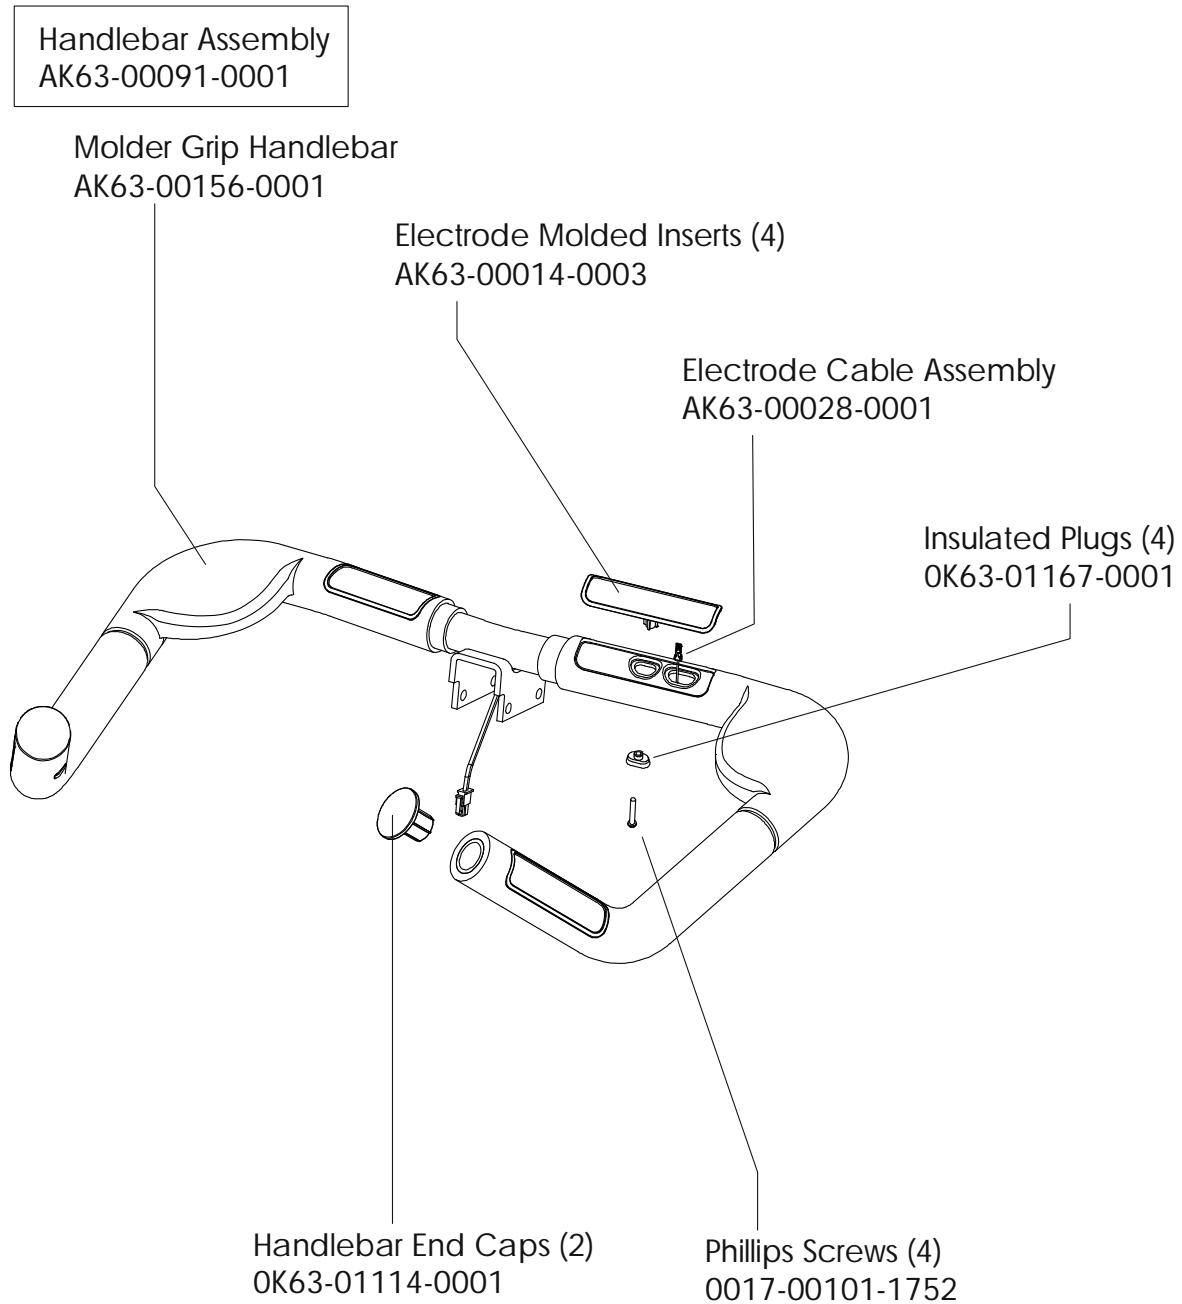

Alternator w/Pulley
Ak63-00093-0000

Left Seat Post Shroud
OK63-01092-0010

Screw
0017-00101-1741

Right Seat Post Shroud
OK63-01092-0009

PCB Mounting Bracket Assembly
AK63-00049-0000

Front Wheels
AK63-00017-0001

Alternator Belt
OK63-01065-0000

Intermediate Belt
OK63-01066-0001

**CABLE ASSEMBLY
POWER CONTROL TO ALTERNATOR
AK63-00029-0001**

**CONSOLE TO ACB CABLE
AK63-00037-0002**

**CABLE ASSEMBLY
AK63-00028-0001**