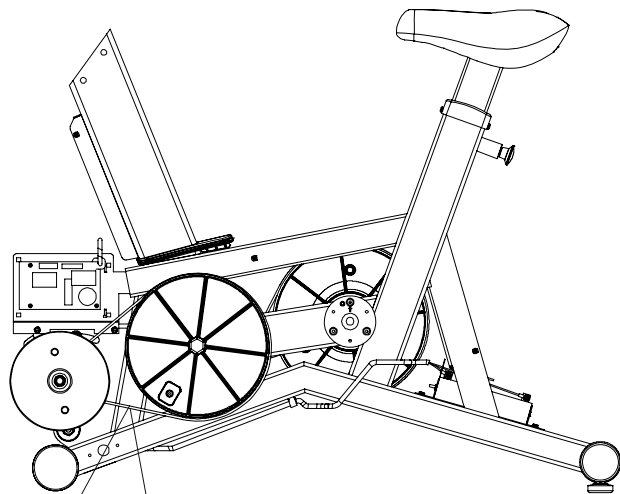

LifeFitness

ARCTIC SILVER 95Ci Upright Bike

Customer Support Services
PARTS MANUAL rev 23 April 2014

Miscellaneous	3
Console Components.....	4
Console Mounting Screws and Polar Covers	5
Alternator w/Pulley.....	6
Crankshaft and Bearing Assembly	7
Intermediate Shaft and Bearing Assembly	8
Seat Latch Assembly	9
Seat Post Assembly.....	10
Seat Post Shrouds	11
Idler Bracket Assembly	12
Console Support Assembly	13
Left Side Shroud and Crank Arm	14
Right Side Shroud and Crank Arm.....	15
PCB Mounting Bracket Assembly	16
Front Wheels	17
Resistor Assembly	18
Handlebar Assembly	19
Belts	20
Cables.....	21

Alternator w/Pulley
Ak63-00093-0000

Left Seat Post Shroud
OK63-01092-0010

Screw
0017-00101-1741

Right Seat Post Shroud
OK63-01092-0009

PCB Mounting Bracket Assembly
AK63-00049-0000

Front Wheels
AK63-00017-0001