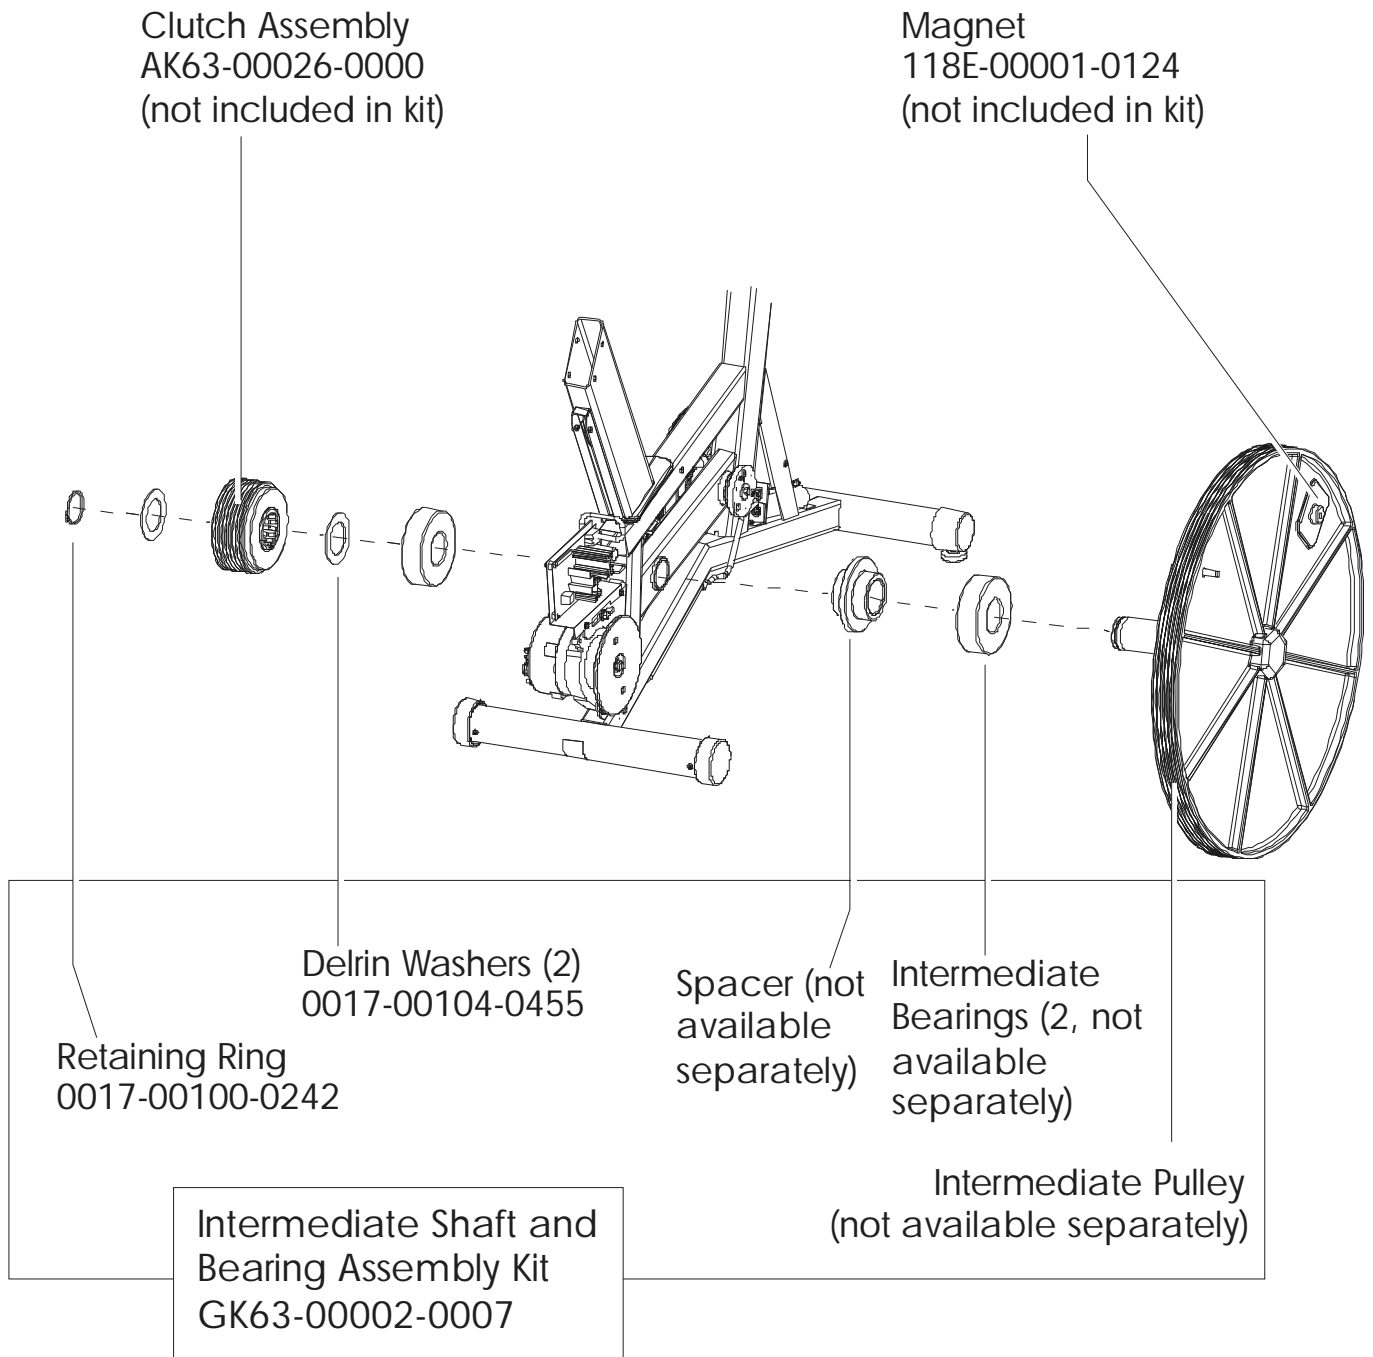

LifeFitness

ARCTIC SILVER 95Ci Upright Bike

Customer Support Services
PARTS MANUAL rev 23 April 2014

Miscellaneous	3
Console Components.....	4
Console Mounting Screws and Polar Covers	5
Alternator w/Pulley.....	6
Crankshaft and Bearing Assembly	7
Intermediate Shaft and Bearing Assembly	8
Seat Latch Assembly	9
Seat Post Assembly.....	10
Seat Post Shrouds	11
Idler Bracket Assembly	12
Console Support Assembly	13
Left Side Shroud and Crank Arm	14
Right Side Shroud and Crank Arm.....	15
PCB Mounting Bracket Assembly	16
Front Wheels	17
Resistor Assembly	18
Handlebar Assembly	19
Belts	20
Cables.....	21

Description	Part No.
OPERATION MANUAL	M051-00K63-A186
HARDWARE BAG	GK63-00002-0044
NETWORK C-SAFE KIT	GK63-00002-0003
POWER OPTION KIT - 120V	GK63-00002-0005
POWER OPTION KIT - 220/50 UK	GK63-00002-0039
POWER OPTION KIT - 240V+ AUS	GK63-00002-0040
POWER OPTION KIT - 220/50	GK63-00002-0041
TOUCH UP PAINT: SPRAY CAN .5 OZ BOTTLE W/APPLICATOR .33 OZ PEN	0017-00008-0204 0017-00008-0205 0017-00008-0206
SERVICE MANUAL	M051-00K63-A009

Alternator w/Pulley
Ak63-00093-0000

Left Seat Post Shroud
OK63-01092-0010

Screw
0017-00101-1741

Right Seat Post Shroud
OK63-01092-0009

PCB Mounting Bracket Assembly
AK63-00049-0000

Front Wheels
AK63-00017-0001