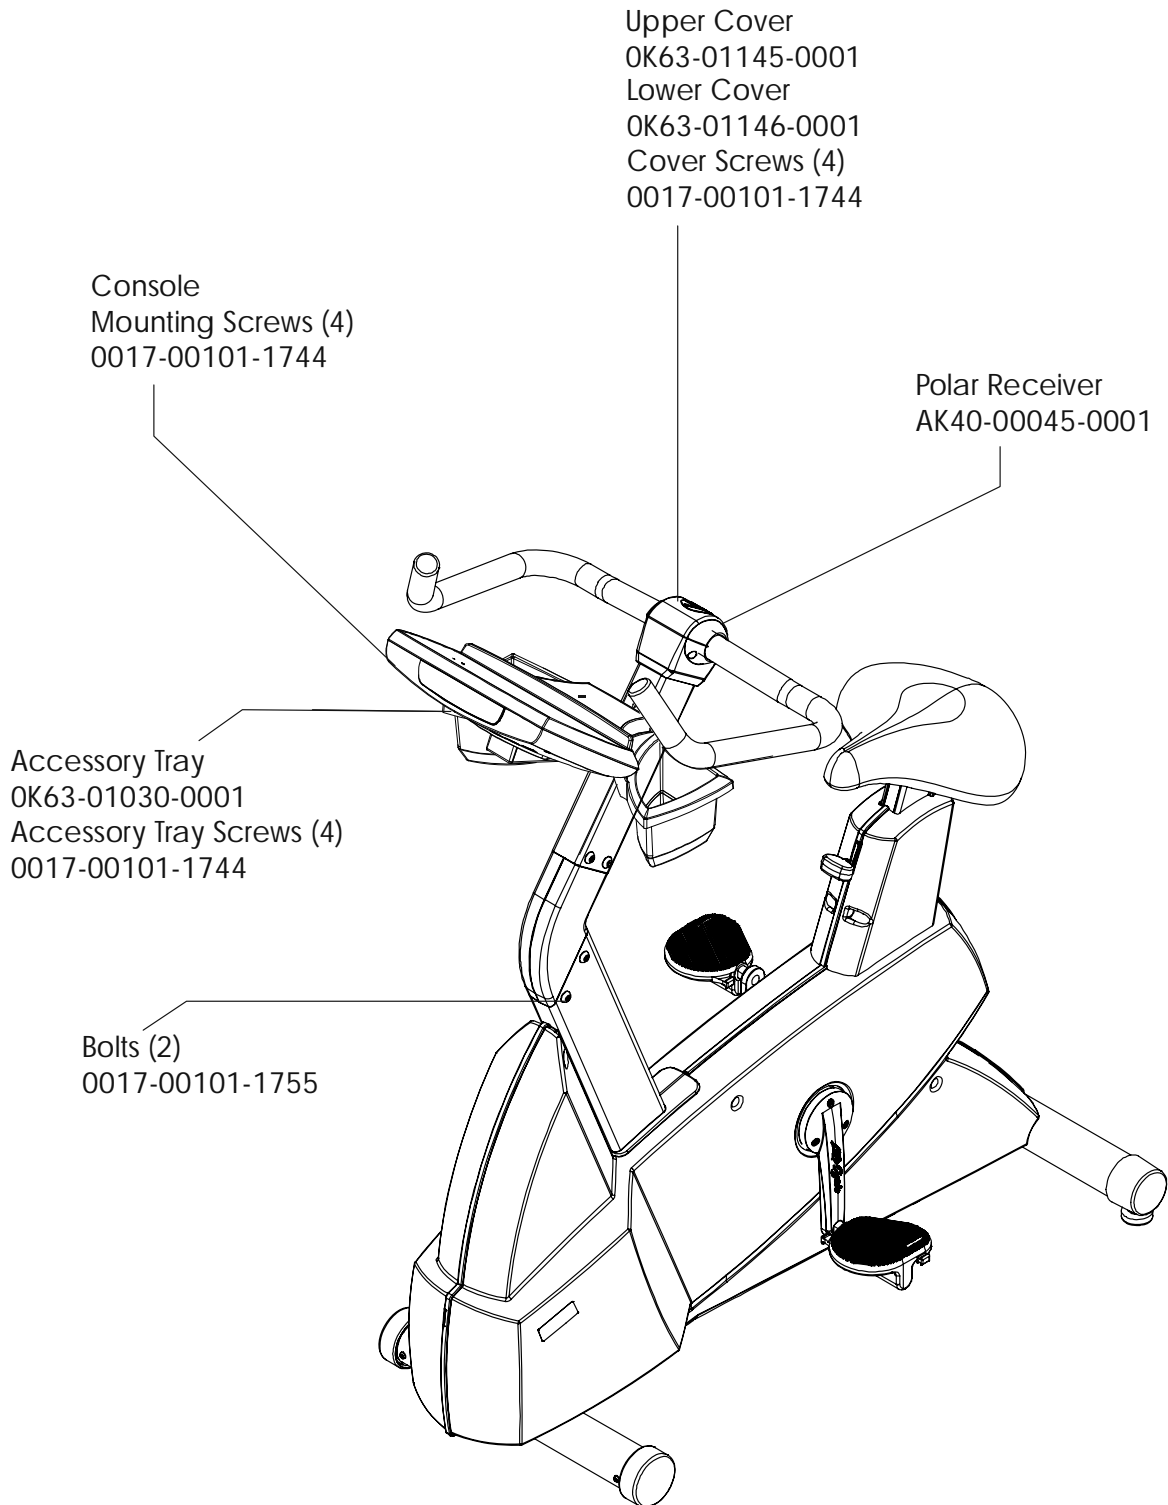

LifeFitness

ARCTIC SILVER 95Ci Upright Bike

Customer Support Services
PARTS MANUAL rev 23 April 2014

Miscellaneous	3
Console Components.....	4
Console Mounting Screws and Polar Covers	5
Alternator w/Pulley.....	6
Crankshaft and Bearing Assembly	7
Intermediate Shaft and Bearing Assembly	8
Seat Latch Assembly	9
Seat Post Assembly.....	10
Seat Post Shrouds	11
Idler Bracket Assembly	12
Console Support Assembly	13
Left Side Shroud and Crank Arm	14
Right Side Shroud and Crank Arm.....	15
PCB Mounting Bracket Assembly	16
Front Wheels	17
Resistor Assembly	18
Handlebar Assembly	19
Belts	20
Cables.....	21

Description	Part No.
OPERATION MANUAL	M051-00K63-A186
HARDWARE BAG	GK63-00002-0044
NETWORK C-SAFE KIT	GK63-00002-0003
POWER OPTION KIT - 120V	GK63-00002-0005
POWER OPTION KIT - 220/50 UK	GK63-00002-0039
POWER OPTION KIT - 240V+ AUS	GK63-00002-0040
POWER OPTION KIT - 220/50	GK63-00002-0041
TOUCH UP PAINT: SPRAY CAN .5 OZ BOTTLE W/APPLICATOR .33 OZ PEN	0017-00008-0204 0017-00008-0205 0017-00008-0206
SERVICE MANUAL	M051-00K63-A009

Alternator w/Pulley
Ak63-00093-0000

Left Seat Post Shroud
OK63-01092-0010

Screw
0017-00101-1741

Right Seat Post Shroud
OK63-01092-0009

PCB Mounting Bracket Assembly
AK63-00049-0000

Front Wheels
AK63-00017-0001