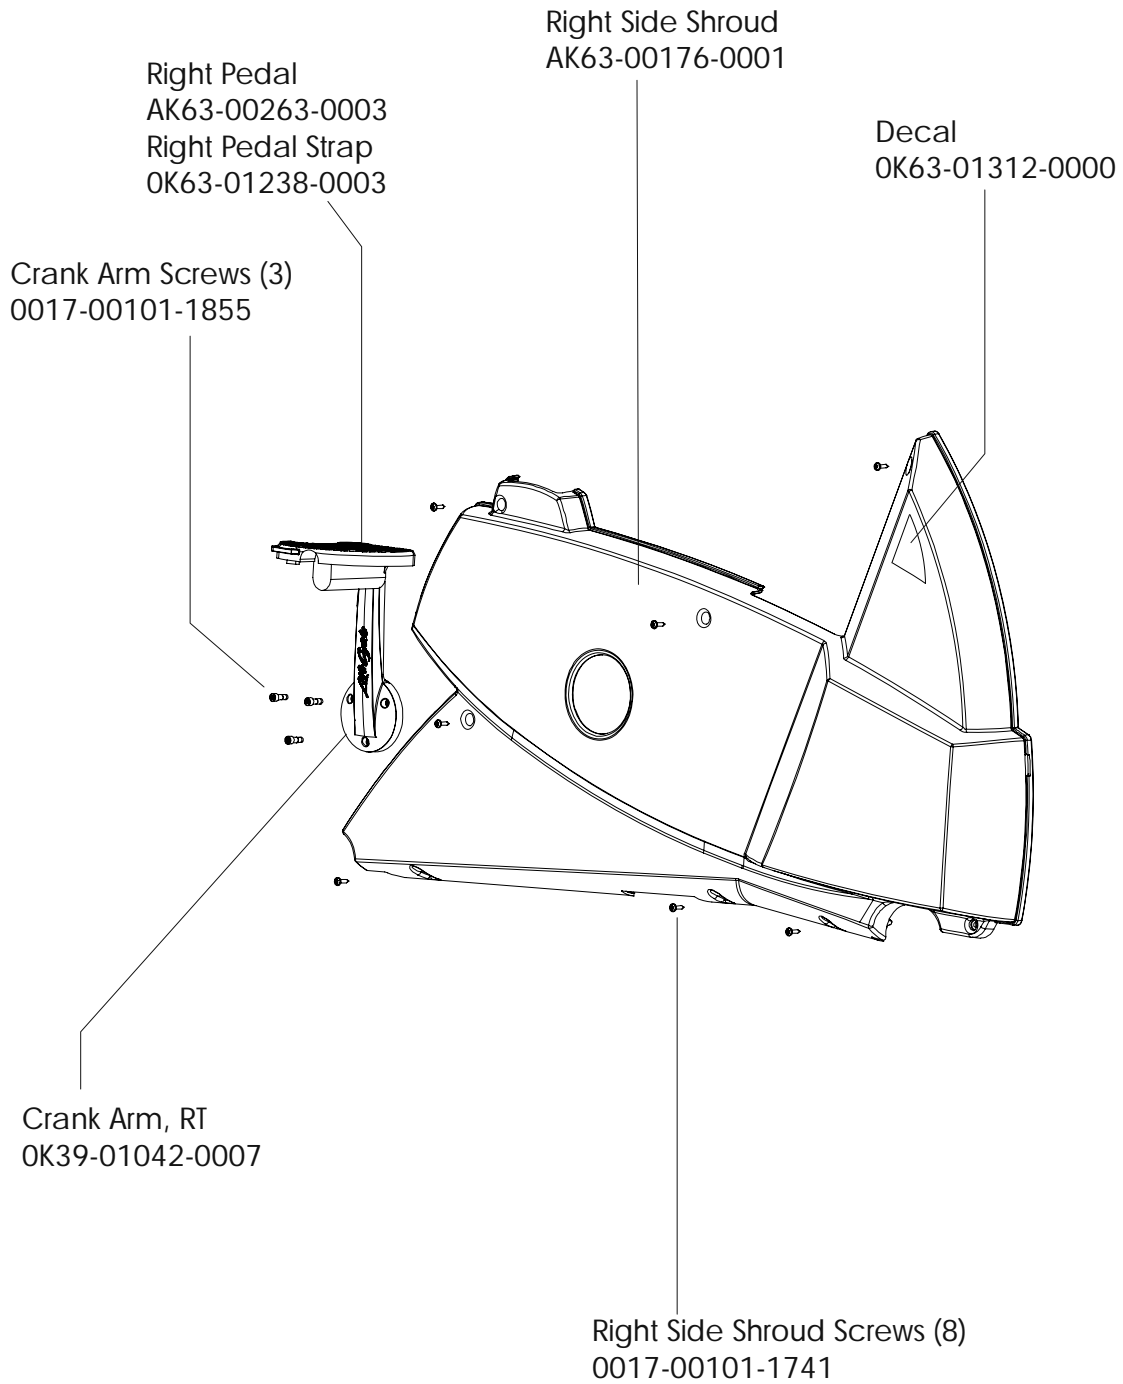

LifeFitness

ARCTIC SILVER 95Ci Upright Bike

Customer Support Services
PARTS MANUAL rev 23 April 2014

Miscellaneous	3
Console Components.....	4
Console Mounting Screws and Polar Covers	5
Alternator w/Pulley.....	6
Crankshaft and Bearing Assembly	7
Intermediate Shaft and Bearing Assembly	8
Seat Latch Assembly	9
Seat Post Assembly.....	10
Seat Post Shrouds	11
Idler Bracket Assembly	12
Console Support Assembly	13
Left Side Shroud and Crank Arm	14
Right Side Shroud and Crank Arm.....	15
PCB Mounting Bracket Assembly	16
Front Wheels	17
Resistor Assembly	18
Handlebar Assembly	19
Belts	20
Cables.....	21

Description	Part No.
OPERATION MANUAL	M051-00K63-A186
HARDWARE BAG	GK63-00002-0044
NETWORK C-SAFE KIT	GK63-00002-0003
POWER OPTION KIT - 120V	GK63-00002-0005
POWER OPTION KIT - 220/50 UK	GK63-00002-0039
POWER OPTION KIT - 240V+ AUS	GK63-00002-0040
POWER OPTION KIT - 220/50	GK63-00002-0041
TOUCH UP PAINT: SPRAY CAN .5 OZ BOTTLE W/APPLICATOR .33 OZ PEN	0017-00008-0204 0017-00008-0205 0017-00008-0206
SERVICE MANUAL	M051-00K63-A009

Alternator w/Pulley
Ak63-00093-0000

Left Seat Post Shroud
OK63-01092-0010

Screw
0017-00101-1741

Right Seat Post Shroud
OK63-01092-0009

PCB Mounting Bracket Assembly
AK63-00049-0000

Front Wheels
AK63-00017-0001