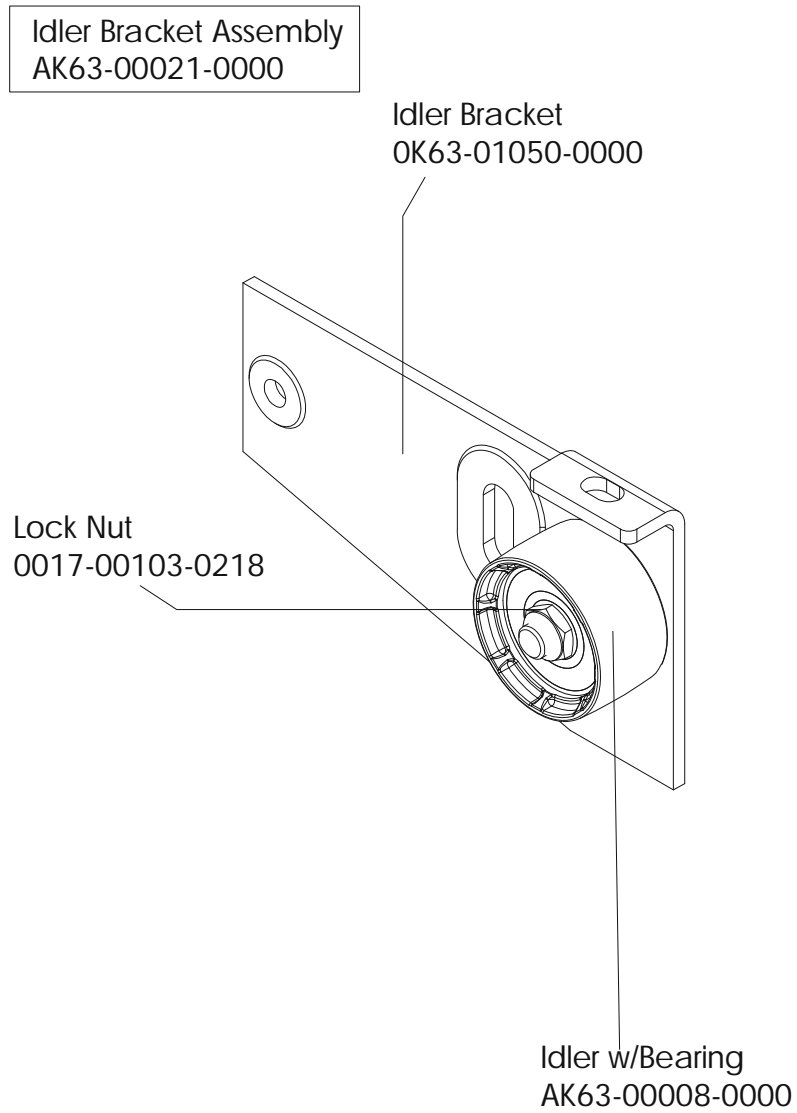

Description	Part No.
OPERATION MANUAL	M051-00K63-A186
HARDWARE BAG	GK63-00002-0044
NETWORK C-SAFE KIT	GK63-00002-0003
POWER OPTION KIT - 120V	GK63-00002-0005
POWER OPTION KIT - 220/50 UK	GK63-00002-0039
POWER OPTION KIT - 240V+ AUS	GK63-00002-0040
POWER OPTION KIT - 220/50	GK63-00002-0041
TOUCH UP PAINT: SPRAY CAN .5 OZ BOTTLE W/APPLICATOR .33 OZ PEN	0017-00008-0204 0017-00008-0205 0017-00008-0206
SERVICE MANUAL	M051-00K63-A009

Alternator w/Pulley
Ak63-00093-0000

Left Seat Post Shroud
OK63-01092-0010

Screw
0017-00101-1741

Right Seat Post Shroud
OK63-01092-0009

PCB Mounting Bracket Assembly
AK63-00049-0000

Front Wheels
AK63-00017-0001

Alternator Belt
OK63-01065-0000

Intermediate Belt
OK63-01066-0001

**CABLE ASSEMBLY
POWER CONTROL TO ALTERNATOR
AK63-00029-0001**

**CONSOLE TO ACB CABLE
AK63-00037-0002**

**CABLE ASSEMBLY
AK63-00028-0001**