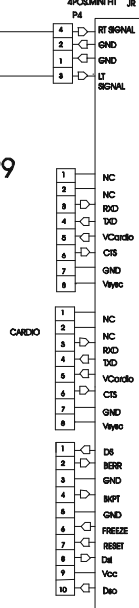

LifeFitness

ARCTIC SILVER 95Ci Upright Bike

Customer Support Services
PARTS MANUAL rev 23 April 2014

Miscellaneous	3
Console Components.....	4
Console Mounting Screws and Polar Covers	5
Alternator w/Pulley.....	6
Crankshaft and Bearing Assembly	7
Intermediate Shaft and Bearing Assembly	8
Seat Latch Assembly	9
Seat Post Assembly.....	10
Seat Post Shrouds	11
Idler Bracket Assembly	12
Console Support Assembly	13
Left Side Shroud and Crank Arm	14
Right Side Shroud and Crank Arm.....	15
PCB Mounting Bracket Assembly	16
Front Wheels	17
Resistor Assembly	18
Handlebar Assembly	19
Belts	20
Cables.....	21

Alternator w/Pulley
Ak63-00093-0000

Left Seat Post Shroud
OK63-01092-0010

Screw
0017-00101-1741

Right Seat Post Shroud
OK63-01092-0009

PCB Mounting Bracket Assembly
AK63-00049-0000

Front Wheels
AK63-00017-0001

Alternator Belt
OK63-01065-0000

Intermediate Belt
OK63-01066-0001

**CABLE ASSEMBLY
POWER CONTROL TO ALTERNATOR
AK63-00029-0001**

**CONSOLE TO ACB CABLE
AK63-00037-0002**

**CABLE ASSEMBLY
AK63-00028-0001**

**LIFE PULSE EXTENSION
AK63-00069-0000**

**LOWER CONSOLE
CABLE
AK63-00038-0000**

P9

UPPER CONSOLE

**POLAR CABLE
AK36-00021-0003
POLAR CABLE W/BACKET
AK63-00120-0000**