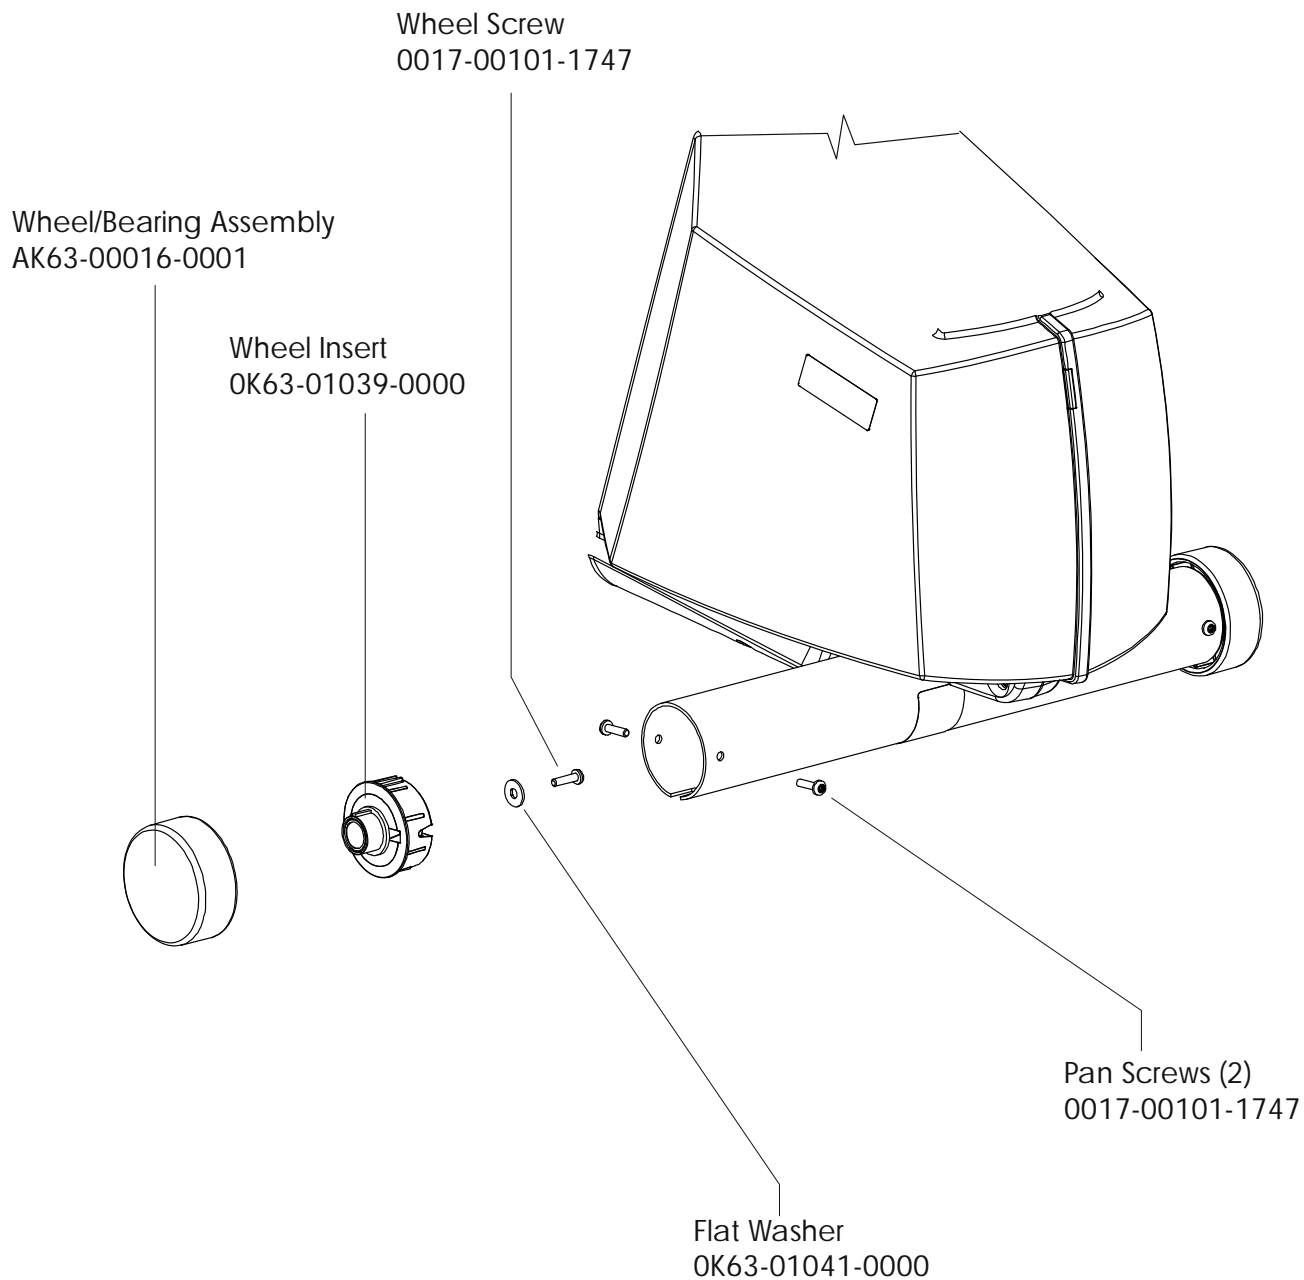

LifeFitness

ARCTIC SILVER 95Ci Upright Bike

Customer Support Services
PARTS MANUAL rev 23 April 2014

Miscellaneous	3
Console Components.....	4
Console Mounting Screws and Polar Covers	5
Alternator w/Pulley.....	6
Crankshaft and Bearing Assembly	7
Intermediate Shaft and Bearing Assembly	8
Seat Latch Assembly	9
Seat Post Assembly.....	10
Seat Post Shrouds	11
Idler Bracket Assembly	12
Console Support Assembly	13
Left Side Shroud and Crank Arm	14
Right Side Shroud and Crank Arm.....	15
PCB Mounting Bracket Assembly	16
Front Wheels	17
Resistor Assembly	18
Handlebar Assembly	19
Belts	20
Cables.....	21

Description	Part No.
OPERATION MANUAL	M051-00K63-A186
HARDWARE BAG	GK63-00002-0044
NETWORK C-SAFE KIT	GK63-00002-0003
POWER OPTION KIT - 120V	GK63-00002-0005
POWER OPTION KIT - 220/50 UK	GK63-00002-0039
POWER OPTION KIT - 240V+ AUS	GK63-00002-0040
POWER OPTION KIT - 220/50	GK63-00002-0041
TOUCH UP PAINT: SPRAY CAN .5 OZ BOTTLE W/APPLICATOR .33 OZ PEN	0017-00008-0204 0017-00008-0205 0017-00008-0206
SERVICE MANUAL	M051-00K63-A009

Alternator w/Pulley
Ak63-00093-0000

Left Seat Post Shroud
OK63-01092-0010

Screw
0017-00101-1741

Right Seat Post Shroud
OK63-01092-0009

PCB Mounting Bracket Assembly
AK63-00049-0000

Front Wheels
AK63-00017-0001